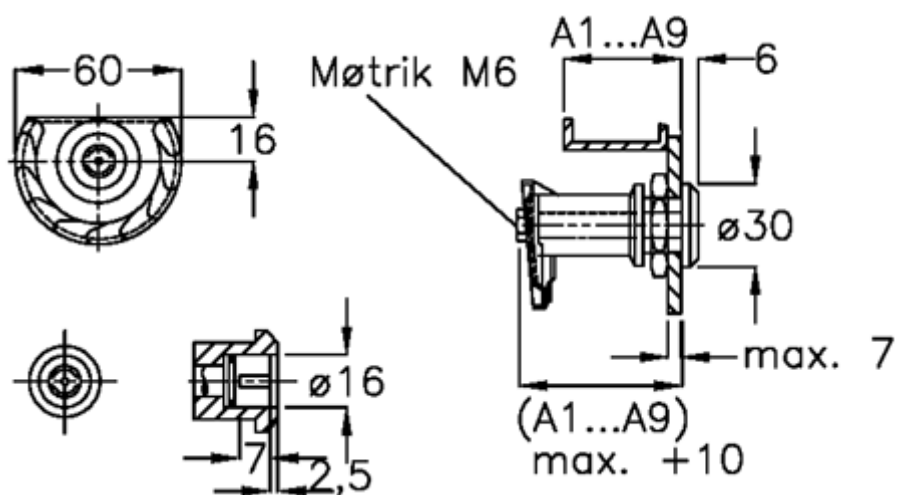

Data Sheet

Article number: 209180381
Description: E+G Door lock
GN 119-VDE-A8-NI

Measures

Door + frame thickness = 52-60

Measure type = A8